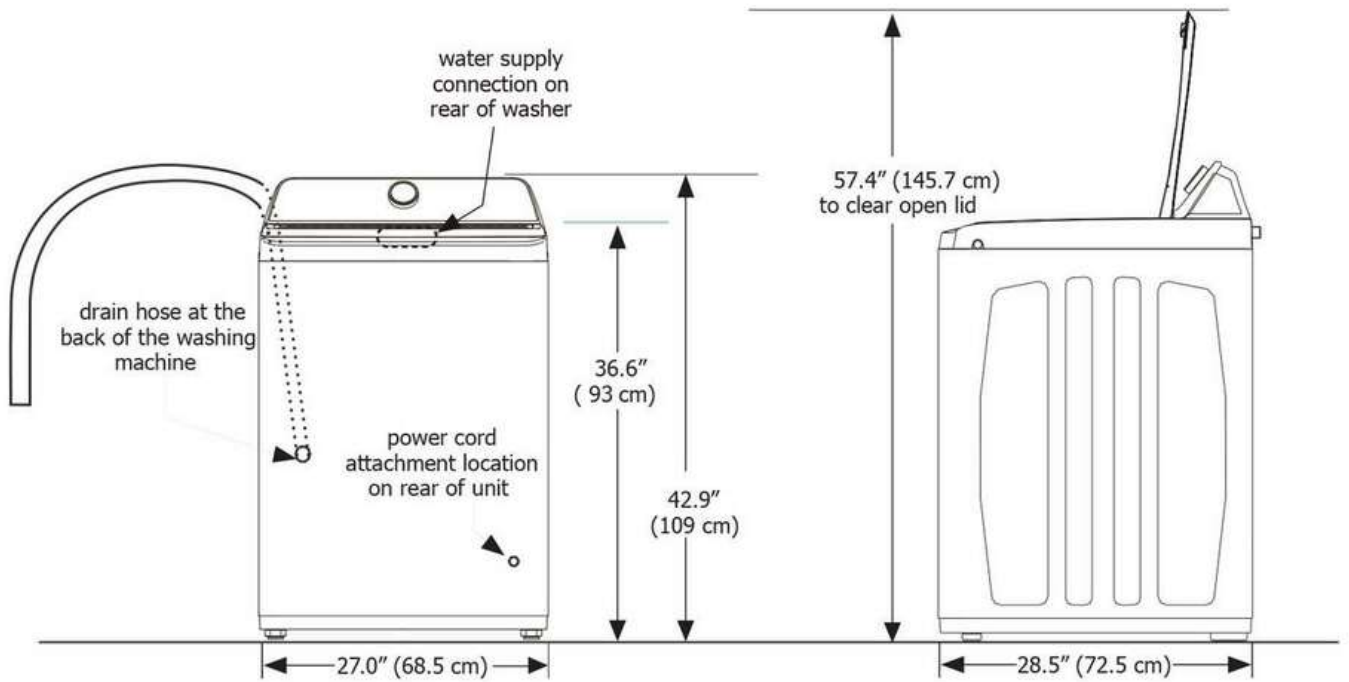

5.1 Cu. Ft. I.E.C Top Load Washer

Top Load Washer

Available Products: FLVW7523BW

Available Colors: White

Version: 08/24

Product Specifications

Washer		Washer Cycles	
Agitator	Yes	Cycle Count	10
Drum Material	Stainless Steel	Active Wear	Yes
Maximum Spin Speed	710 RPM	Bulky	Yes
Water Level Adjustment	Yes	Delicates	Yes
Washer Options		Fast Wash	Yes
Chime	Yes	Heavy	Yes
Delay	Yes	Normal	Yes
Extra Rinse	Yes	Rinse and Spin	Yes
Fabric Softener	Yes	Whites	Yes
Favorite	Yes	Soil Levels	
Max Fill	Yes	Soil Level Selections	Yes
Soak	Yes	Light	Yes
Temperature Settings		Normal	Yes
Auto Temperature Control	Yes	Heavy	Yes
Cold	Yes	Extra Heavy	Yes
Tap Cold	Yes	Controls	
Warm	Yes	Child Lock	Yes
Hot	Yes	Control Lock	Yes
Dispenser		Cycle Status Lights	Yes
Bleach Dispenser	Yes	Delay Start	Yes
Detergent Dispenser	Yes	Delay Start Time	12 Hours
Dispenser Drawer	Yes	Estimated Time Remaining	Yes
Fabric Softener Dispenser	Yes	Power On/Off	Yes
Dimensions and Volume		Electrical Specifications	
Height	42"	Minimum Circuit Required	15 Amps
Width	27"	Voltage Rating	120 V
Depth	28 1/2"	General Specifications	
Washer Drum Capacity I.E.C.	5.1 Cu. Ft.	Chime On / Chime Off	Yes
Energy Data		Leveling Legs	Yes
Integrated Water Factor	6.50	Prop 65 Label	Yes
kWh/cycle	0.37 kWh	Warranty - Labor	1 Year
kWh/year	110 kWh	Warranty - Parts	1 Year
Modified Energy	1.57	Safety Certifications and Approvals	
Performance Certifications and Approvals		UL Listed	Yes
High Efficiency	Yes		

Installation Diagram

Clearance requirements

MINIMUM INSTALLATION CLEARANCES - Inches (cm)				
	SIDES	REAR	TOP	FRONT
Alcove	1" (2.5 cm)	6" (15.2 cm)	24" (61 cm)	n/a
Closet	1" (2.5 cm)	6" (15.2 cm)	24" (61 cm)	2" (5.1 cm)

Washer Dimensions

¹Drain hose length on washer approximately 66.93 inches (170 cm).

²Power supply cord length approximately 72.8 inches (185 cm).