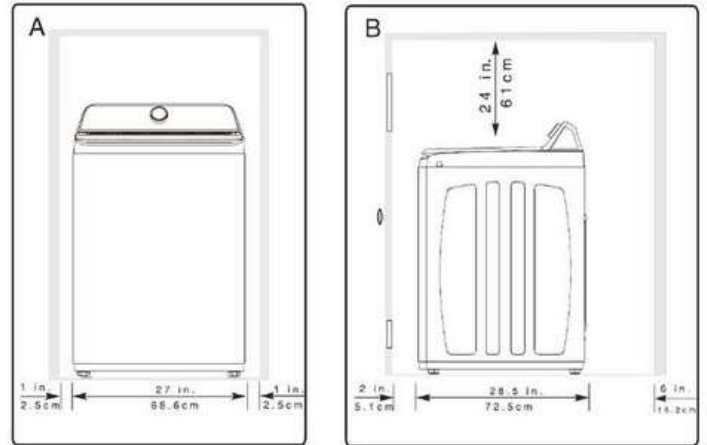

5.1 Cu. Ft. I.E.C Top Load Washer

Top Load Washer

Available Products: FLVW7523BW

Available Colors: White

Version: 08/24

Product Specifications

Washer		Washer Cycles	
Agitator	Yes	Cycle Count	10
Drum Material	Stainless Steel	Active Wear	Yes
Maximum Spin Speed	710 RPM	Bulky	Yes
Water Level Adjustment	Yes	Delicates	Yes
Washer Options		Fast Wash	Yes
Chime	Yes	Heavy	Yes
Delay	Yes	Normal	Yes
Extra Rinse	Yes	Rinse and Spin	Yes
Fabric Softener	Yes	Whites	Yes
Favorite	Yes	Soil Levels	
Max Fill	Yes	Soil Level Selections	Yes
Soak	Yes	Light	Yes
Temperature Settings		Normal	Yes
Auto Temperature Control	Yes	Heavy	Yes
Cold	Yes	Extra Heavy	Yes
Tap Cold	Yes	Controls	
Warm	Yes	Child Lock	Yes
Hot	Yes	Control Lock	Yes
Dispenser		Cycle Status Lights	Yes
Bleach Dispenser	Yes	Delay Start	Yes
Detergent Dispenser	Yes	Delay Start Time	12 Hours
Dispenser Drawer	Yes	Estimated Time Remaining	Yes
Fabric Softener Dispenser	Yes	Power On/Off	Yes
Dimensions and Volume		Electrical Specifications	
Height	42"	Minimum Circuit Required	15 Amps
Width	27"	Voltage Rating	120 V
Depth	28 1/2"	General Specifications	
Washer Drum Capacity I.E.C.	5.1 Cu. Ft.	Chime On / Chime Off	Yes
Energy Data		Leveling Legs	Yes
Integrated Water Factor	6.50	Prop 65 Label	Yes
kWh/cycle	0.37 kWh	Warranty - Labor	1 Year
kWh/year	110 kWh	Warranty - Parts	1 Year
Modified Energy	1.57	Safety Certifications and Approvals	
Performance Certifications and Approvals		UL Listed	Yes
High Efficiency	Yes		

Installation Diagram

Clearance requirements

MINIMUM INSTALLATION CLEARANCES - Inches (cm)				
	SIDES	REAR	TOP	FRONT
Alcove	1" (2.5 cm)	6" (15.2 cm)	24" (61 cm)	n/a
Closet	1" (2.5 cm)	6" (15.2 cm)	24" (61 cm)	2" (5.1 cm)

Washer Dimensions

¹Drain hose length on washer approximately 66.93 inches (170 cm).

²Power supply cord length approximately 72.8 inches (185 cm).